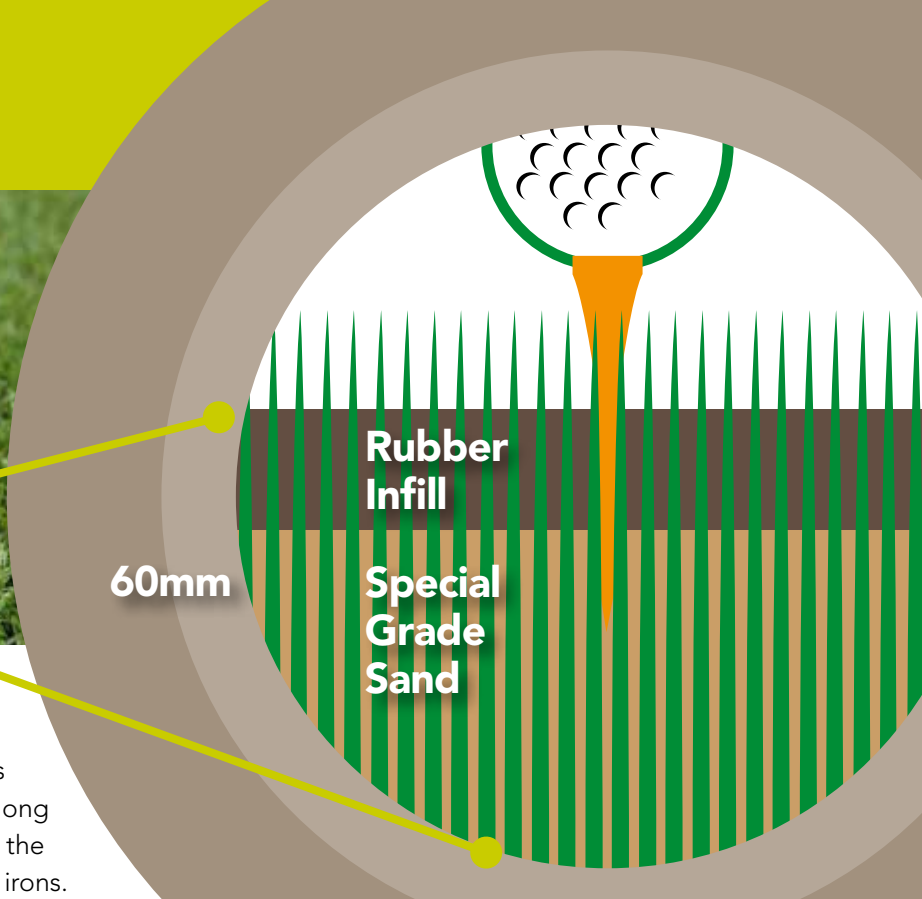

“ Following the initial supply and installation of 4 AstroTee's in 2010 we were so pleased with the results the committee decided to order 4 more kits for self installation in 2011 and another 5 this year. ”

**Mick Brown, Club Captain,
Radcliffe on Trent Golf Club**

BENEFITS

- ✓ Clean
- ✓ Free Draining
- ✓ Great Traction
- ✓ Easy Installation
- ✓ Cost Effective
- ✓ Takes Normal Tees!

WEB: www.urbanturf.co.uk
CALL US: 0845 621 7000
EMAIL: info@urbanturf.co.uk

UrbanTurf®